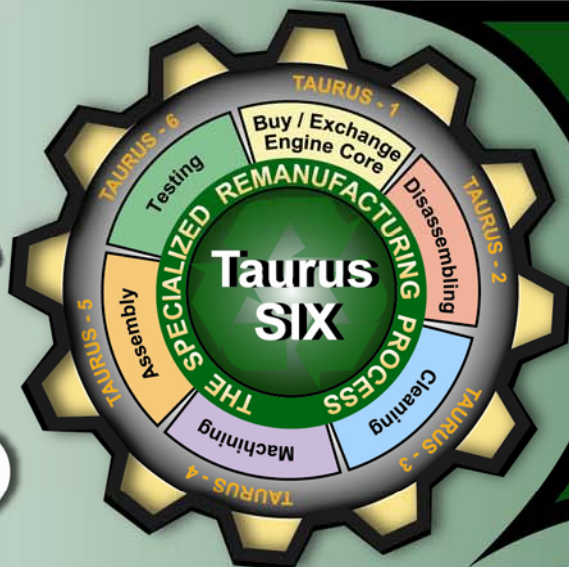

**TAURUS**  
E N G I N E S

# Taurus Engines

Perkins®, Caterpillar®, Cummins®, John Deere®, Detroit Diesel®

# Why Taurus?

- High-tech infrastructure.
- Large Inventory - lead to immediate availability.
- Competitive pricing.
- Controlled "Taurus Six" process.
- Warranty backup.
- Always reliable - You can rely on it.
- Outstanding customer service.
- World wide network.
- Specialized in diesel engines.
- Skilled technicians.